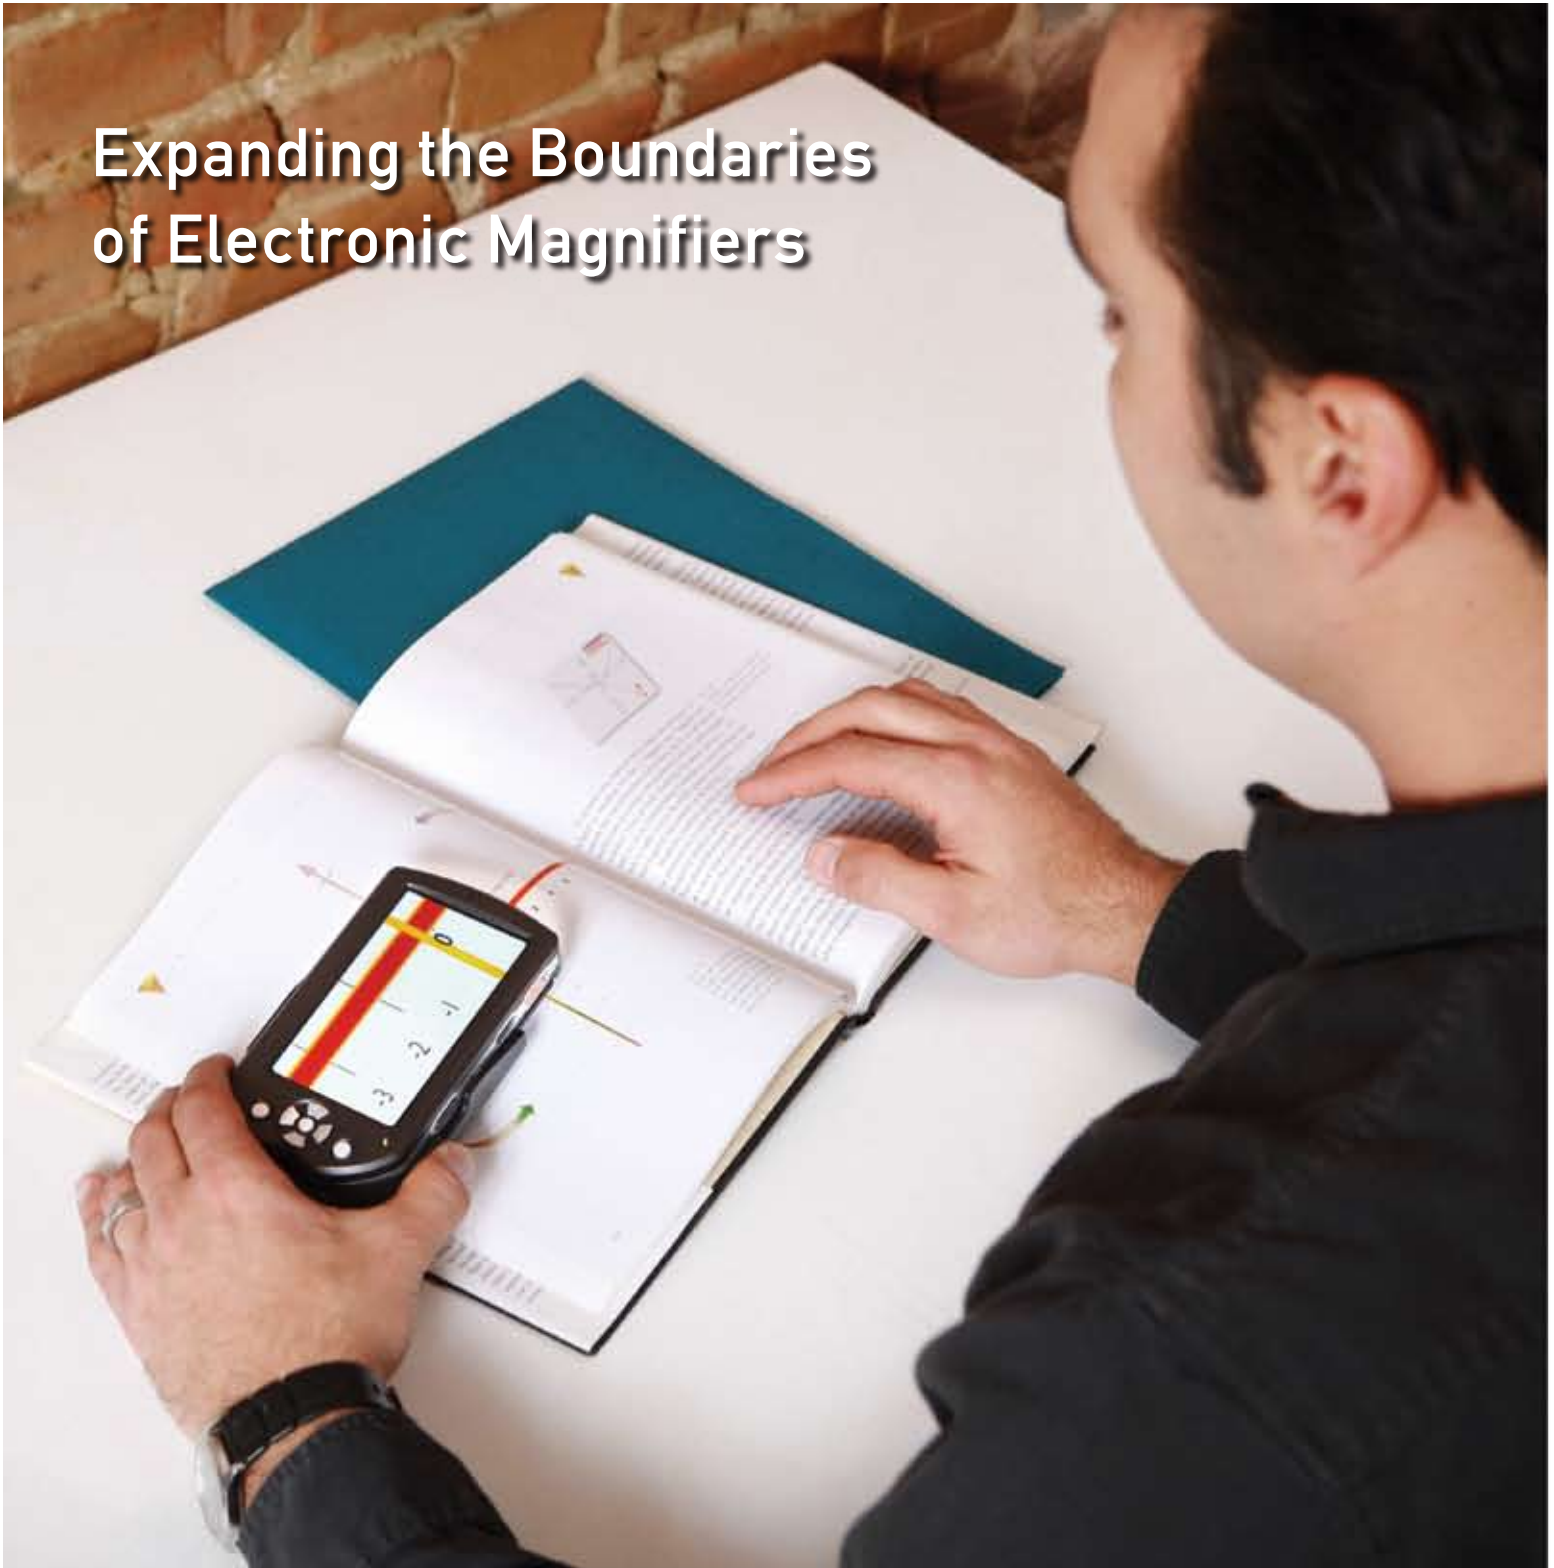

SmartView™

Versa | Versa +

Humanware™

Expanding the Boundaries
of Electronic Magnifiers

The SmartView Versa redefines the handheld electronic magnifier. Available in two models, the Versa and the Versa+. Both have a 4.3 inch color LCD display, magnification up to 15X, and multiple high contrast modes. The Versa+ also supports the ability to save images, listen to music and watch videos; features beyond any electronic magnifier on the market.

At work

- Scan reports
- View function keys on your phone
- Record voice notes
- Write messages for colleagues

Adapts to your needs

The Versa is fully configurable to your requirements. Change the contrast mode and magnification to best match your vision. The autofocus lets you hold the Versa at the optimal distance from the object and your eyes. Rest the Versa on the page, use the writing stand or flip out the handle for optimal viewing.

Not just a magnifier

The SmartView Versa+ uniquely combines the traditional electronic magnifier with the features of MP3 and video players. Why carry two or more devices when all these functions are in the Versa+. Standard SD memory cards let you travel with all the music and videos you want.

Convenient size and weight

The Versa's wide screen lets you get the big picture yet it weighs only 7oz (200g). Never a burden to carry around.

More than a handheld

Easily connect the Versa to any TV with the included video cable to significantly increase your magnification and use all the features of the Versa. No need for another TV magnifier when you have a SmartView Versa.